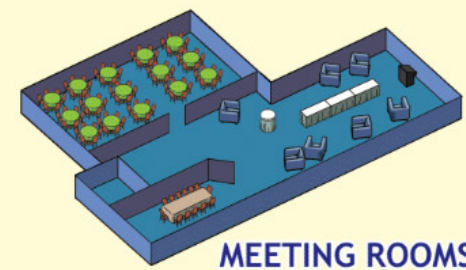

EDGE OF PARADISE

# MARGARITAVILLE Resort

GATLINBURG, TN  
THE GREAT SMOKY MOUNTAINS

MEETING ROOMS  
(SEVENTH FLOOR)

FIRST FLOOR

Indoor Pool

LICENSE TO  
**CHILL Bar**

**Fins Up!**  
FITNESS

MARGARITAVILLE STORE