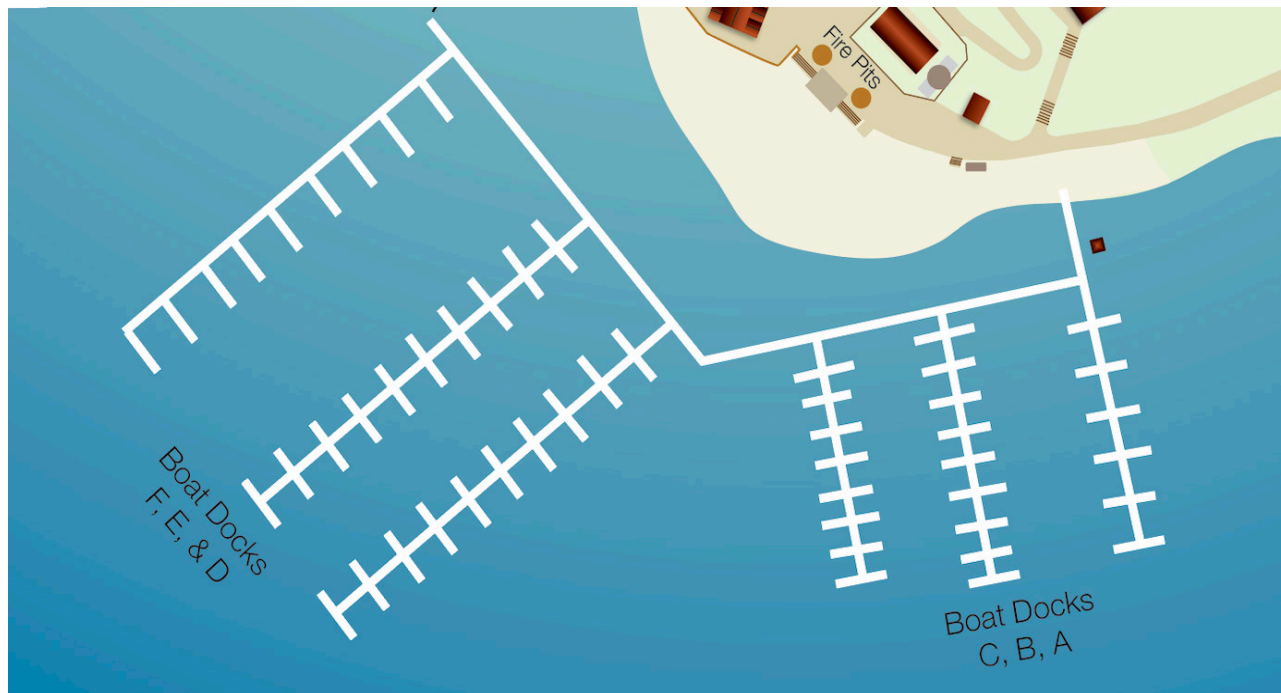

LANDSHARK[®] LANDING

2023 DOCK GUIDELINES

LANDSHARK LANDING DOCK MAP

Dock usage restrictions are enforced
on weekends, holidays, and special events,
April - September 2023.

LandShark Landing access is complimentary
however, there will be a \$9.99 fee for special events
& holiday weekends. See last page for specific dates.

- **Dock A**

For LandShark Bar & Grill guests only.

- **Dock B**

For LandShark Bar & Grill guests only.

- **Dock C**

Designated dock for 2023 Summer Season Pass and Annual Pass holders. Reservations Available - range \$25 - \$50

- **Dock D**

For Daily Water Park ticket guest, LandShark Landing beach ticket guest, or pass holders. Reservations are available - range \$25 - \$50.

- **Dock E**

For Daily Water Park ticket guest, LandShark Landing beach ticket guest, or pass holders. Reservations are available - range \$25 - \$50.

- **Dock F**

For Daily Water Park ticket guest, LandShark Landing beach ticket guest, or pass holders. Reservations are available - range \$25 - \$50.

RESERVATION PRICING

RESERVATION PRICING

DOCK E

DOCK F

PEAK PRICING DATES