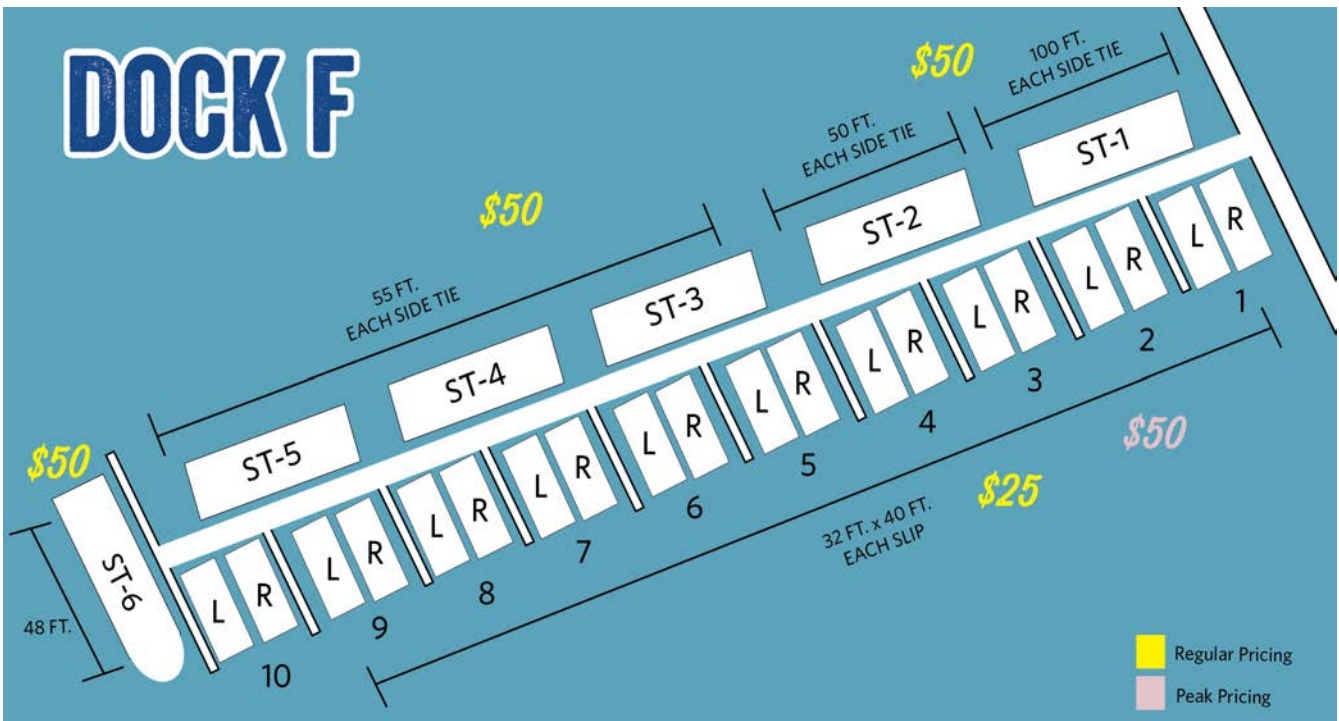

- **Dock A**

For LandShark Bar & Grill guests only.

- **Dock B**

For LandShark Bar & Grill guests only.

- **Dock C**

Designated dock for 2023 Summer Season Pass and Annual Pass holders. Reservations Available - range \$25 - \$50

- **Dock D**

For Daily Water Park ticket guest, LandShark Landing beach ticket guest, or pass holders. Reservations are available - range \$25 - \$50.

- **Dock E**

For Daily Water Park ticket guest, LandShark Landing beach ticket guest, or pass holders. Reservations are available - range \$25 - \$50.

- **Dock F**

For Daily Water Park ticket guest, LandShark Landing beach ticket guest, or pass holders. Reservations are available - range \$25 - \$50.

RESERVATION PRICING

RESERVATION PRICING

DOCK E

DOCK F

PEAK PRICING DATES

**ALL DOCK SLIPS ARE RESERVED FOR POKER RUN EVENT*

In-Water Boat Show

September 30th

**ALL DOCK SLIPS ARE RESERVED FOR BOAT SHOW EVENT*