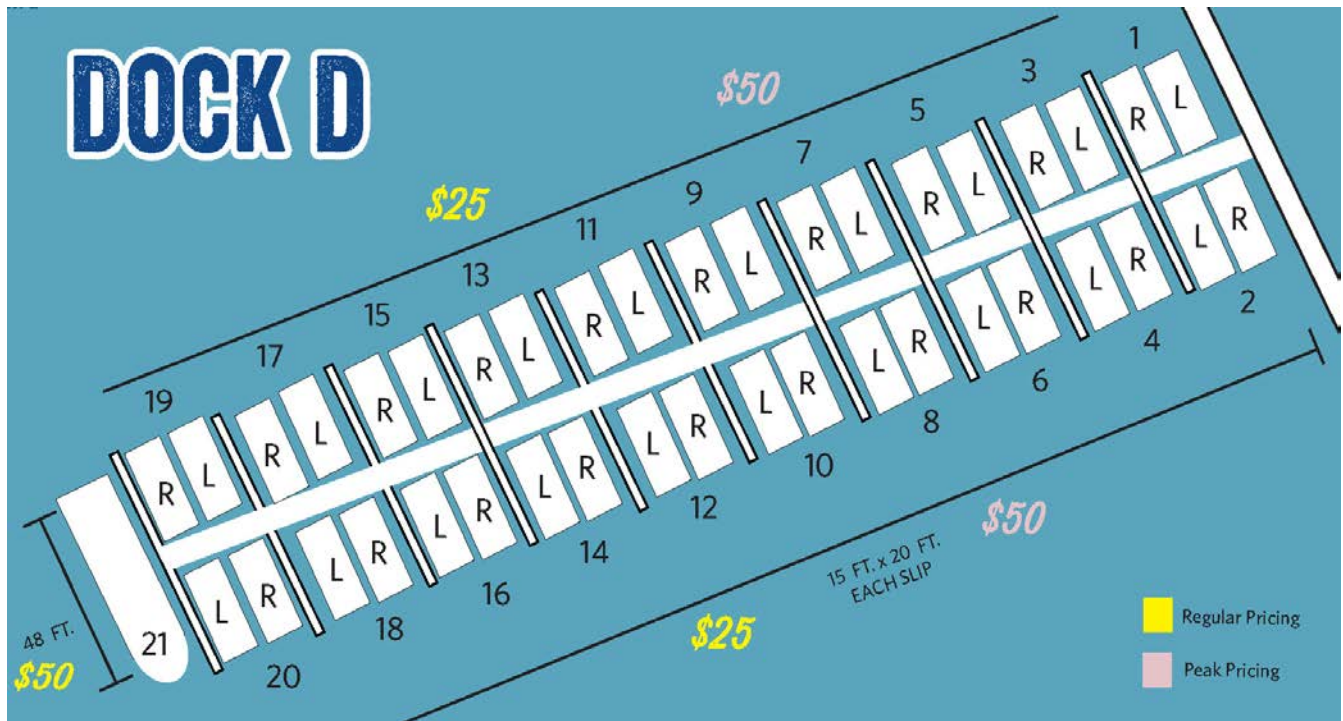

- **Dock A**

For LandShark Bar & Grill guests only.

- **Dock B**

For LandShark Bar & Grill guests only.

- **Dock C**

Designated dock for 2023 Summer Season Pass and Annual Pass holders. Reservations Available - range \$25 - \$50

- **Dock D**

For Daily Water Park ticket guest, LandShark Landing beach ticket guest, or pass holders. Reservations are available - range \$25 - \$50.

- **Dock E**

For Daily Water Park ticket guest, LandShark Landing beach ticket guest, or pass holders. Reservations are available - range \$25 - \$50.

- **Dock F**

For Daily Water Park ticket guest, LandShark Landing beach ticket guest, or pass holders. Reservations are available - range \$25 - \$50.

RESERVATION PRICING

RESERVATION PRICING

DOCK E

DOCK F

PEAK PRICING DATES

**ALL DOCK SLIPS ARE RESERVED FOR POKER RUN EVENT*

In-Water Boat Show

September 30th

**ALL DOCK SLIPS ARE RESERVED FOR BOAT SHOW EVENT*