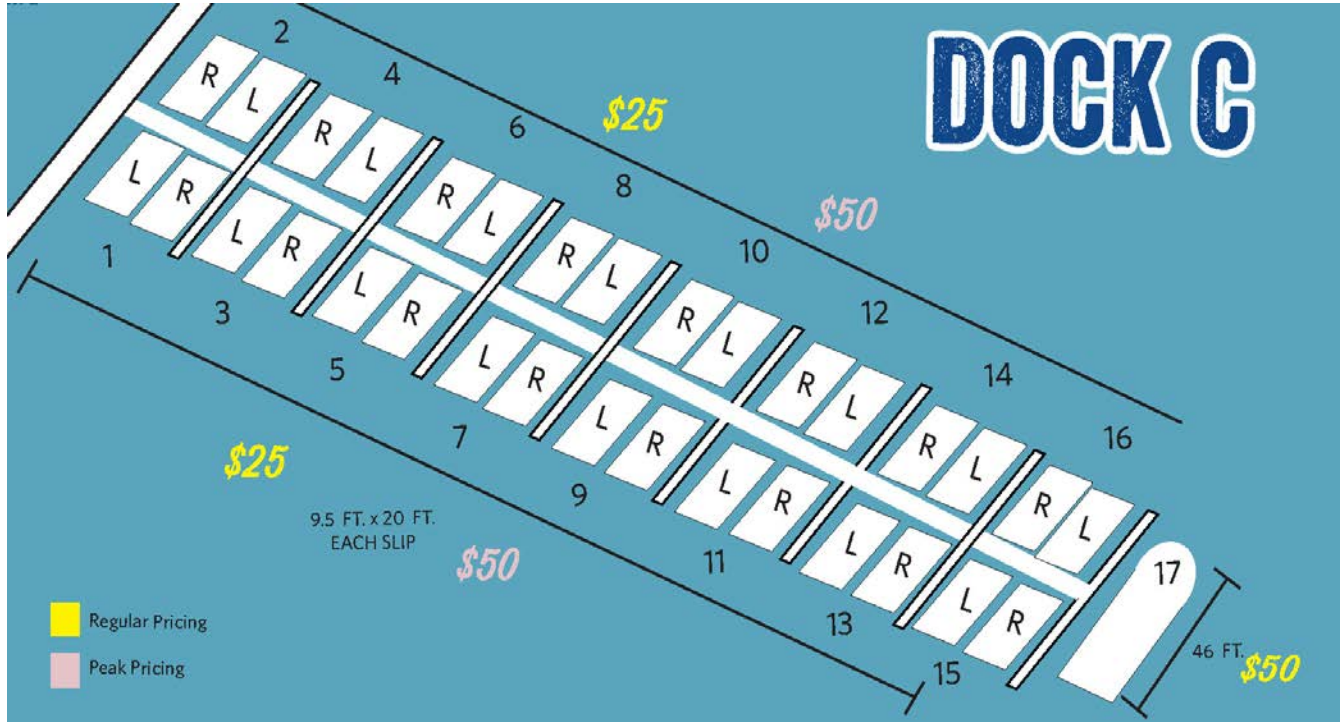

- **Dock A**

For LandShark Bar & Grill guests only.

- **Dock B**

For LandShark Bar & Grill guests only.

- **Dock C**

Designated dock for 2023 Summer Season Pass and Annual Pass holders. Reservations Available - range \$25 - \$50

- **Dock D**

For Daily Water Park ticket guest, LandShark Landing beach ticket guest, or pass holders. Reservations are available - range \$25 - \$50.

- **Dock E**

For Daily Water Park ticket guest, LandShark Landing beach ticket guest, or pass holders. Reservations are available - range \$25 - \$50.

- **Dock F**

For Daily Water Park ticket guest, LandShark Landing beach ticket guest, or pass holders. Reservations are available - range \$25 - \$50.

RESERVATION PRICING

RESERVATION PRICING

DOCK E

DOCK F

PEAK PRICING DATES

**ALL DOCK SLIPS ARE RESERVED FOR POKER RUN EVENT*

In-Water Boat Show

September 30th

**ALL DOCK SLIPS ARE RESERVED FOR BOAT SHOW EVENT*