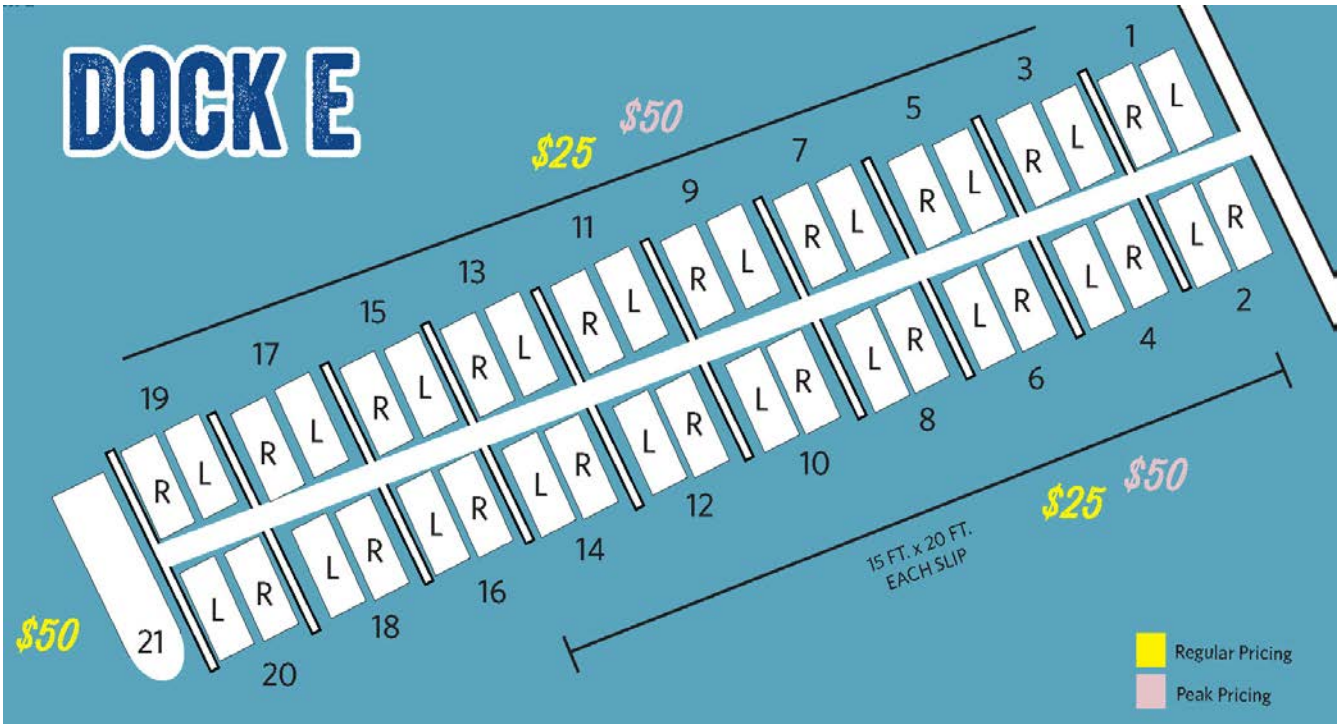

- **Dock A**

For LandShark Bar & Grill guests only.

- **Dock B**

For LandShark Bar & Grill guests only.

- **Dock C**

Designated dock for 2023 Summer Season Pass and Annual Pass holders. Reservations Available - range \$25 - \$50

- **Dock D**

For Daily Water Park ticket guest, LandShark Landing beach ticket guest, or pass holders. Reservations are available - range \$25 - \$50.

- **Dock E**

For Daily Water Park ticket guest, LandShark Landing beach ticket guest, or pass holders. Reservations are available - range \$25 - \$50.

- **Dock F**

For Daily Water Park ticket guest, LandShark Landing beach ticket guest, or pass holders. Reservations are available - range \$25 - \$50.

RESERVATION PRICING

RESERVATION PRICING

DOCK E

DOCK F

PEAK PRICING DATES

**ALL DOCK SLIPS ARE RESERVED FOR POKER RUN EVENT*

In-Water Boat Show

September 30th

**ALL DOCK SLIPS ARE RESERVED FOR BOAT SHOW EVENT*