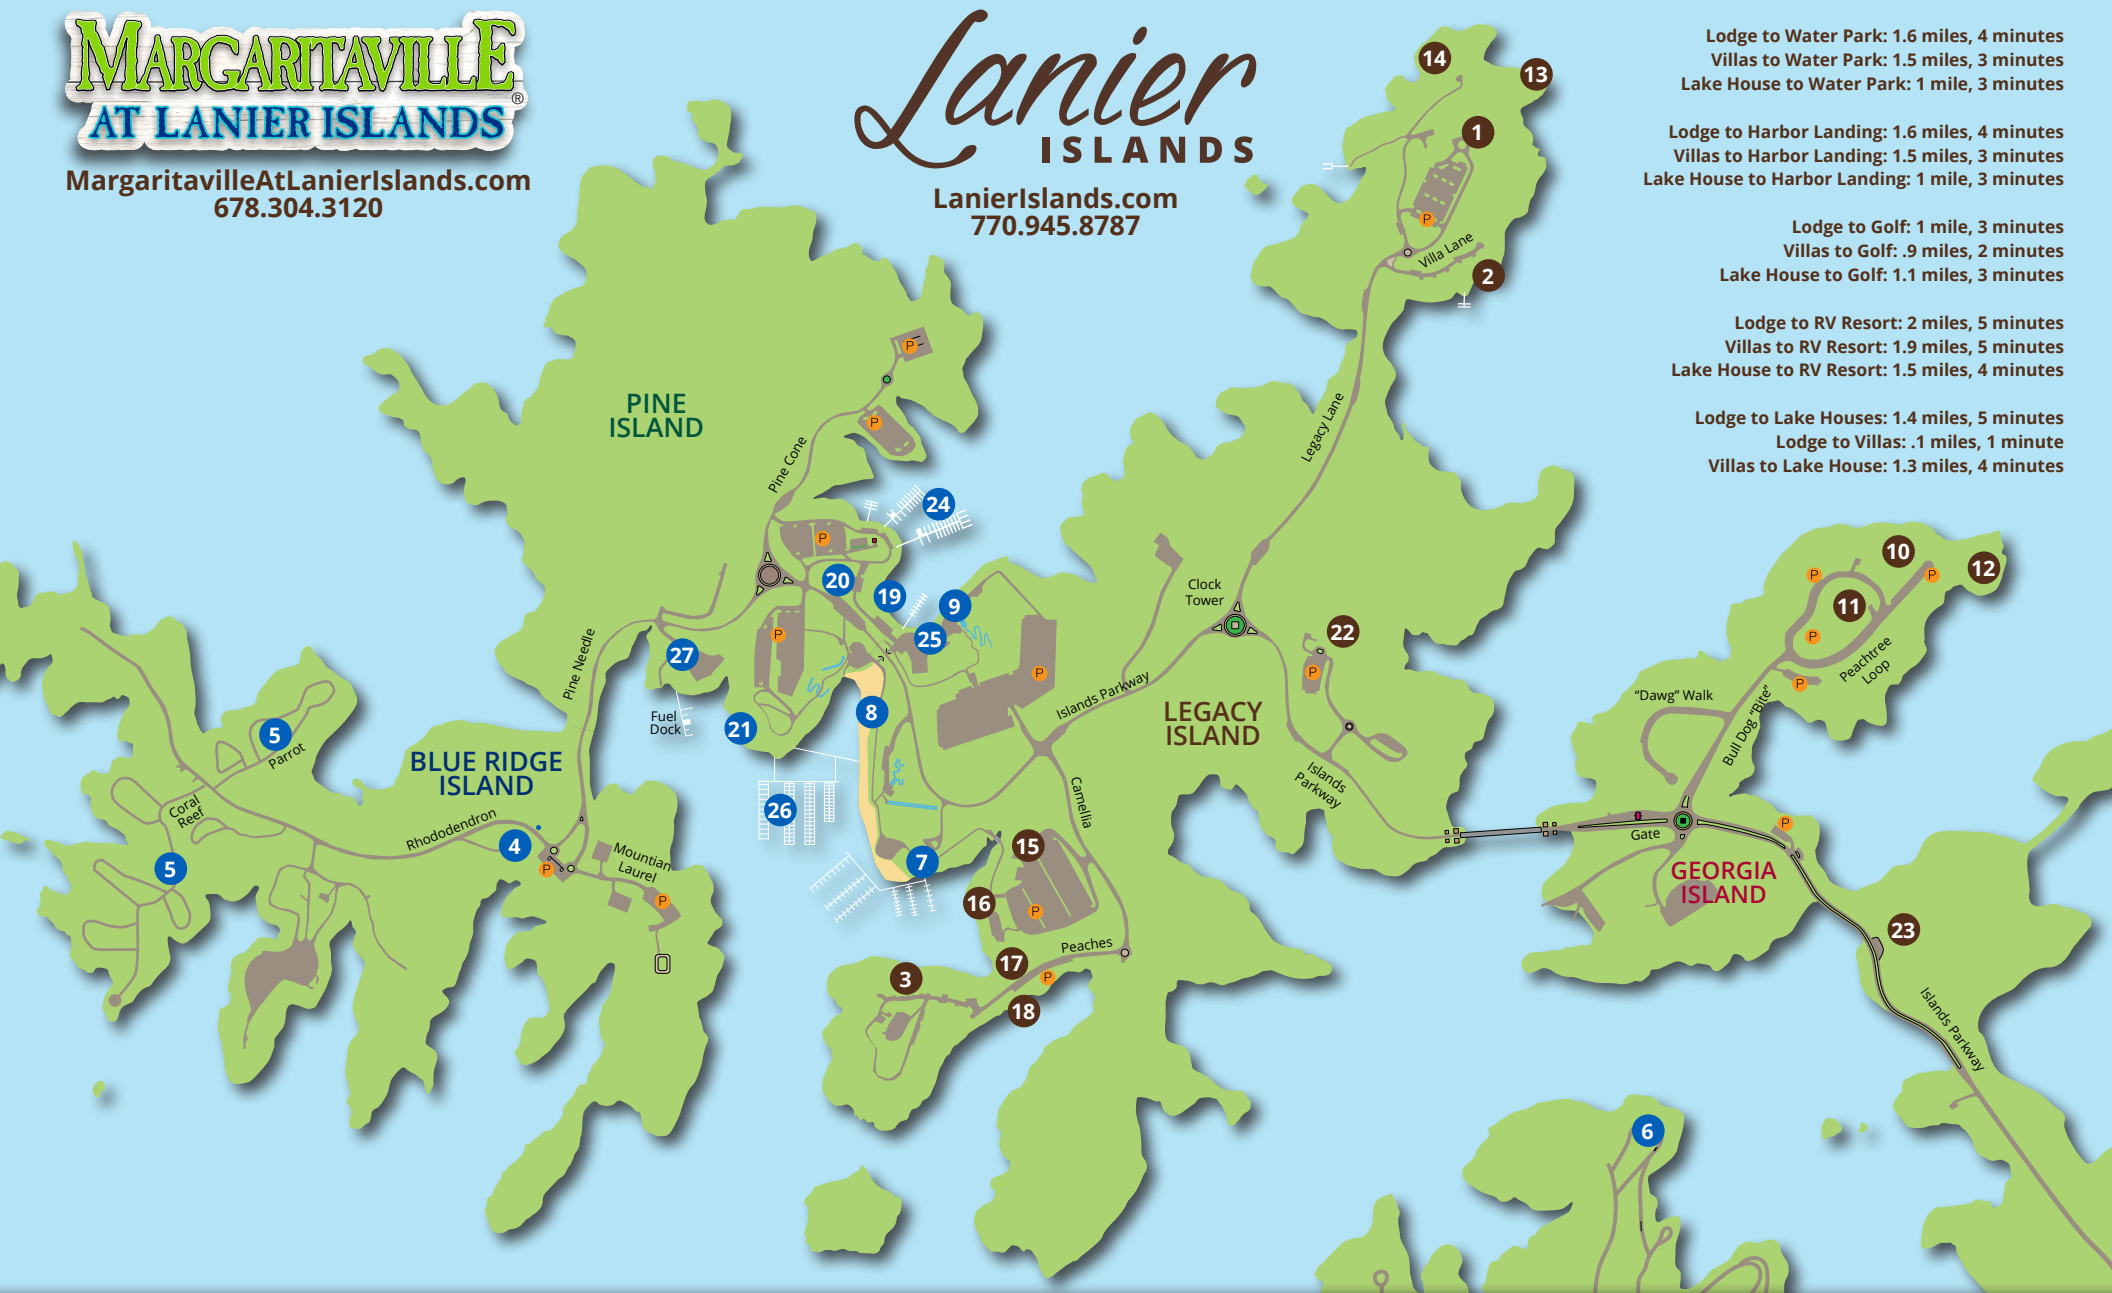

Lodge to Water Park: 1.6 miles, 4 minutes
Villas to Water Park: 1.5 miles, 3 minutes
Lake House to Water Park: 1 mile, 3 minutes

Lodge to Harbor Landing: 1.6 miles, 4 minutes
Villas to Harbor Landing: 1.5 miles, 3 minutes
Lake House to Harbor Landing: 1 mile, 3 minutes

Lodge to Lake Houses: 1.4 miles, 5 minutes
Lodge to Villas: .1 miles, 1 minute
Villas to Lake House: 1.3 miles, 4 minutes

LODGING

1. Legacy Lodge
2. Legacy Villas
3. LakeHouses at Legacy
4. RV Resort Office & Store
5. RV Resort Campsites
6. Shoal Creek Campgrounds

10. Peachtree Pointe Pavilion
11. Peachtree Green
12. Peachtree Falls
13. Oliver Pointe
14. Legacy Pointe
15. The Grand Hall
16. The Carriage House
17. Summer House
18. Venetian Pier
19. Harbor Pavilion
20. Harbor Tent
21. Beachview Pavilion

ACTIVITIES

1. Legacy Lodge
 - Tranquility the Spa
22. Legacy Golf Course
23. Team Building Center
7. LandShark Bar & Grill at LandShark Landing
8. Paradise Beach

24. Harbor Landing
25. The Water Park
 - Family Fun Zone
26. Port of Indecision Marina
27. Port of Indecision Dry Storage